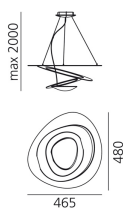

PRODUCT DATA SHEET

Pirce micro Suspension

Suspension lamp. Dimmable (Push)

Gold White

LED Dimmable

CE 15 650° IP20

Watt	Length	Luminous Flux (lm)	CCT	Color	Code	Product name
27W	46.5 cm	2573lm	2700K	<input type="radio"/>	1249W10A	Pirce Micro Suspension LED 2700K White
		2753lm	3000K	<input checked="" type="radio"/>	1249020A	Pirce Micro Suspension LED 3000K Gold
				<input type="radio"/>	1249010A	Pirce Micro Suspension LED 3000K White

Pirce micro Suspension LED	LED	luminaire		
Power	27W	27W	27W	27W
Flux	3200lm		2753lm	2573lm
CCT	3000K	2700K	3000K	2700K
CRI	90			
Color Tolerance	MacAdam 2SDCM			
Service Life				
Efficiency			96%	96%
Efficacy			101.96lm/W	95.30lm/W